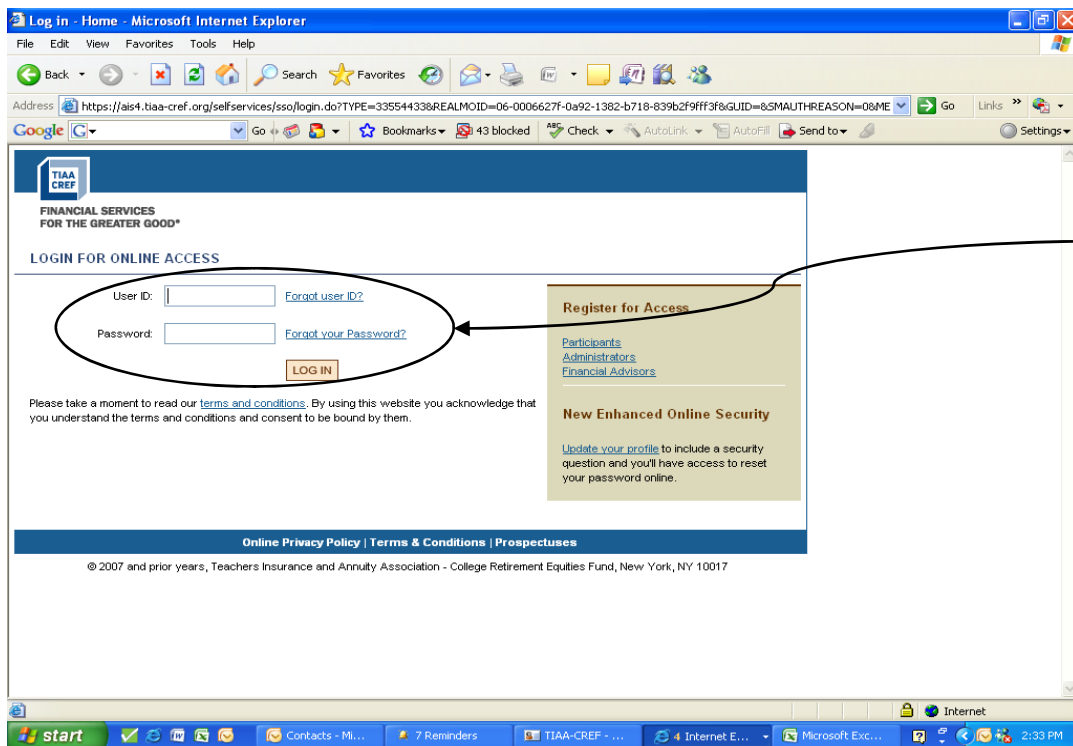

How to LOG-IN to view/change your TIAA-CREF account

Go to www.tiaa-cref.org and click "Log In"

Enter your User ID & Password (you would have created these when you enrolled online) then click "LOG IN"