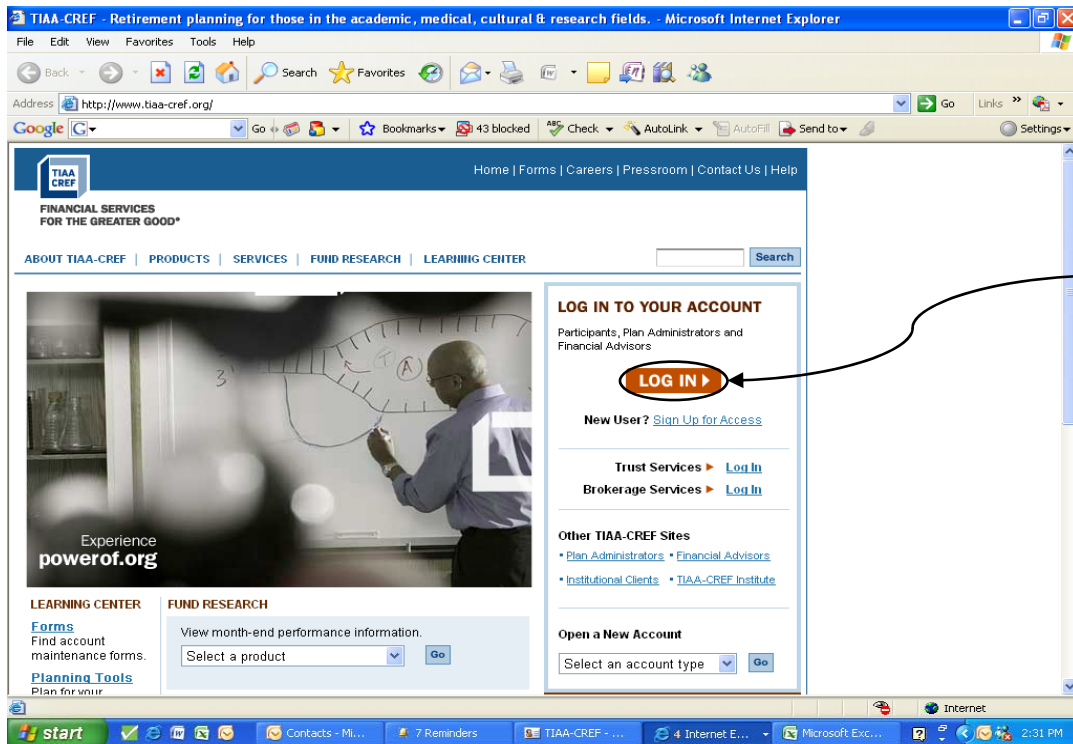

How to LOG-IN to view/change your TIAA-CREF account

Go to www.tiaa-cref.org and click "Log In"

Enter your User ID & Password (you would have created these when you enrolled online) then click "LOG IN"